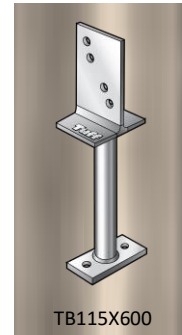

BOTB115X8 **BOLT-ON T BLADE, HEAVY DUTY**

PRODUCT CODE	: BOTB115X8
BARCODE	: 9314691804900
BASE SIZE	: 110MM X 160MM
BLADE SIZE	: 100MM X 250MM
BOLT HOLE	: M16
MADE FROM	: 8MM
FINISHING	: HOT DIP GALVANISED

NOTES:

- IDEAL FOR PERGOLA, CARPORT AND VERANDA POSTS
- PRIMARILY USED FOR BOLTING TO EXISTING TIMBER DECKING OR CONCRETE BASE
- 2 BOLT HOLES IN THE BASE PLATE AND 2 BOLT HOLES IN THE BLADE